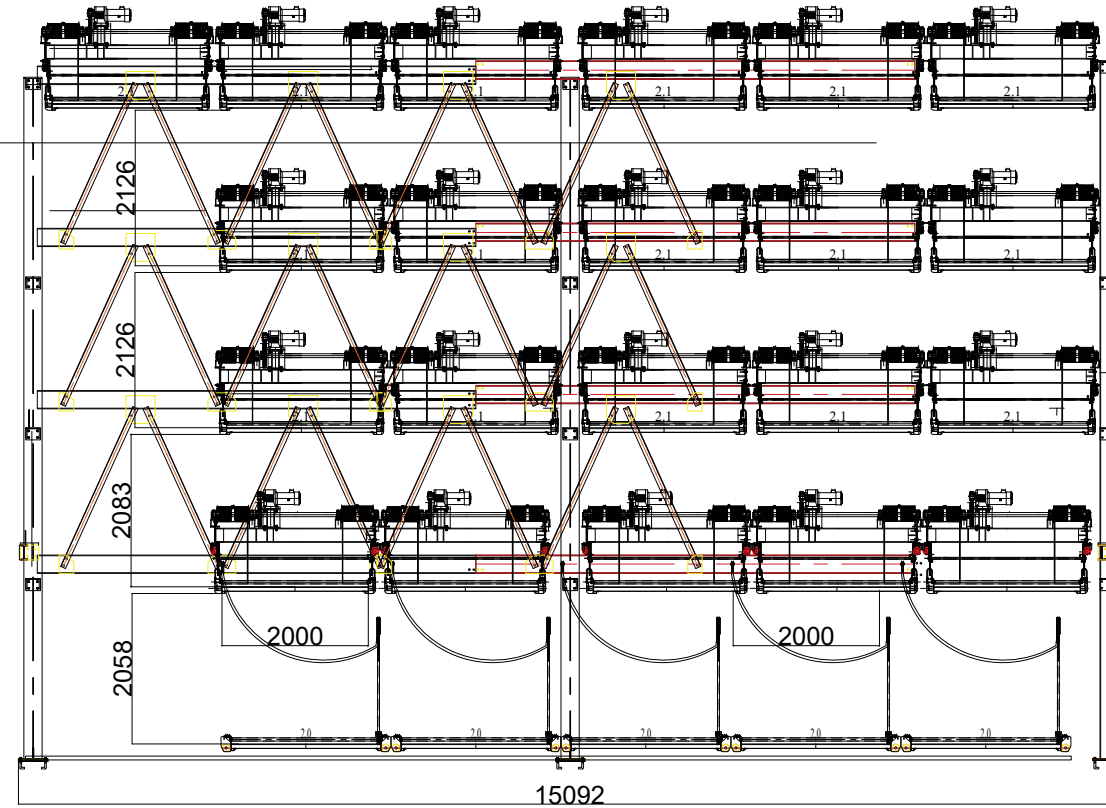

MECHANICAL PUZZLE PARKING G+4

 Patel Palace Shop No.5, Sector-18, Plot No.-3,Kamothe, Navi Mumbai - 410209. Tel : (022) 27430241/42 E-mail : info@kraftelevators.in Web Site : www.kraftelevators.in	DATE: 03-10-2022	
	DRN BY: ShaikhSuaB	
	CKD BY: Kailash sir	
	TITLE: (GROUND FLOOR PLAN)	
REMARKS	DWG NO.	
GENERAL ASSEMBLY	AUTODAT1808	AUTODAT1807