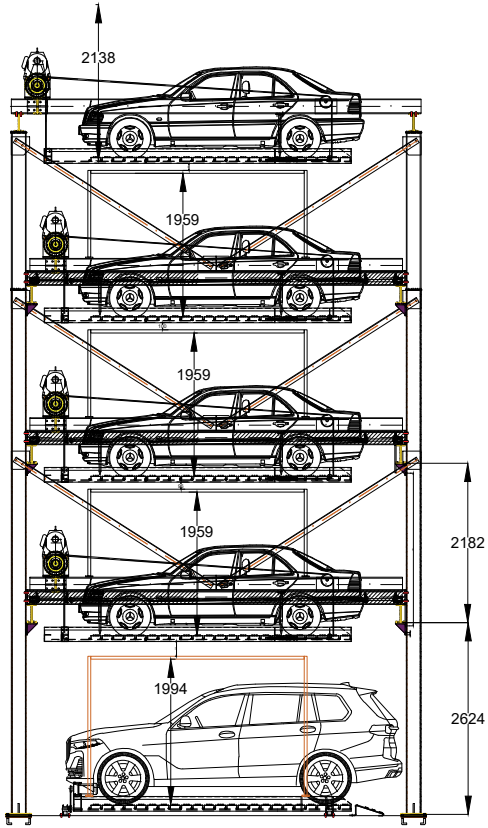

MECHANICAL PUZZLE PARKING G+4

 Patel Palace Shop No.5, Sector-18, Plot No.-3,Kamothe, Navi Mumbai - 410209. Tel : (022) 27430241/42 E-mail : info@kraftelevators.in Web Site : www.kraftelevators.in	DATE: 03-10-2022	
	DRN BY: ShaikhSuaB	
	CKD BY: Kailash sir	
	TITLE: (GROUND FLOOR PLAN)	
REMARKS	DWG NO.	
GENERAL ASSEMBLY	AUTODAT1808	AUTODAT1807