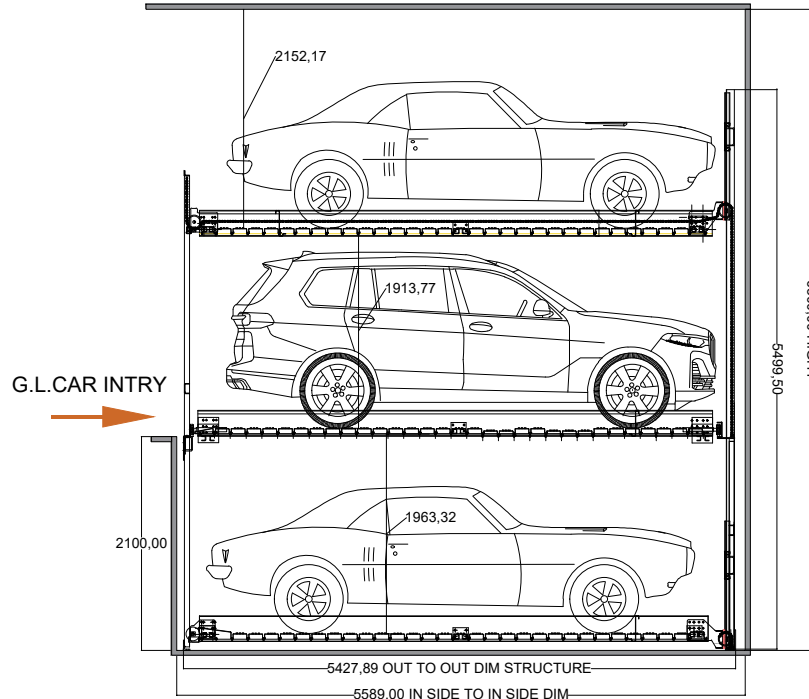

HYDRAULIC PIT PUZZLE G + 1

Patel Palace, Shop No.5, Sector-18,
Plot No.-3, Kamothe,
Navi Mumbai - 410209.
Tel : (022) 27430241/42
E-mail : info@kraftelevators.in
Web Site : www.kraftelevators.in

REMARKS

DATE: 29/01/22

DRN BY: ShaikhSaaB

CKD BY: Kailash sir

TITLE:

DWG NO.

SCALE: 1:50

SHEET 1 OF 1